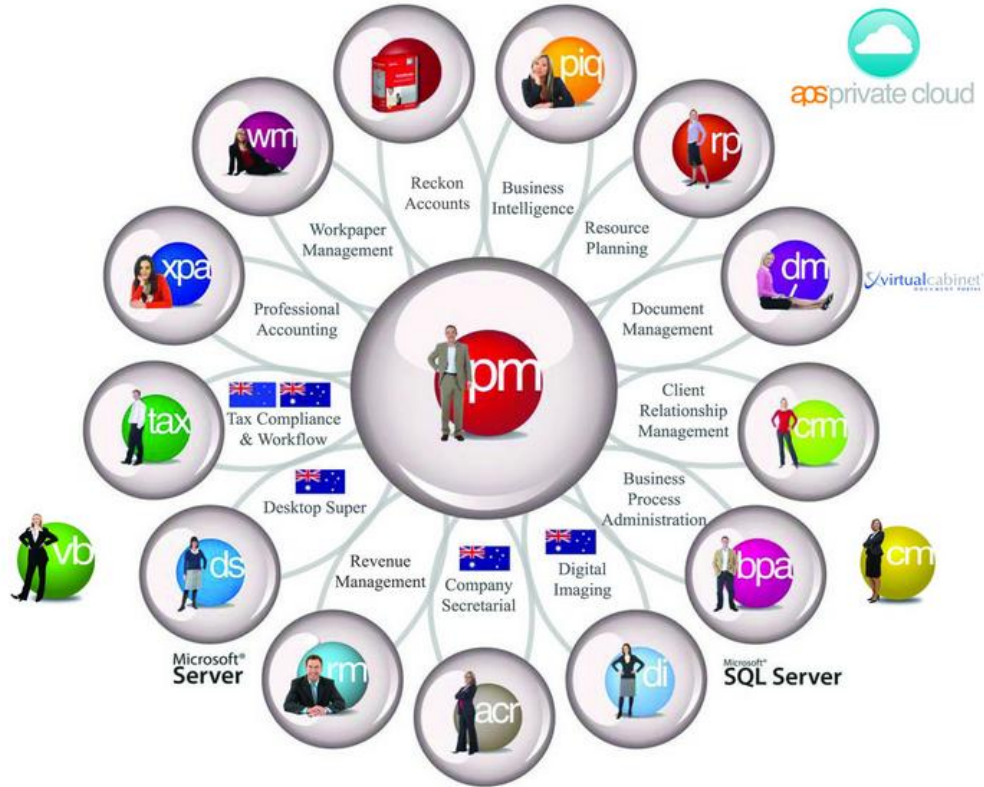

A photograph of a young woman with long dark hair, smiling and talking on a silver smartphone. She is positioned on the right side of the frame, with her hand holding the phone to her ear. The background is a blurred indoor setting, possibly an office or home, with a bookshelf visible on the left.

Integration Nuance Imaging

Derek Lawton, Professional Solutions Manager
March 2015

Where are we with integration?

The Advance Integrated Suite of Solutions

What solutions do you run?

And are they integrated

ECM, DM, Records Management

Accounting and Business Management

ORACLE®

THOMSON REUTERS
ELITE™

Email Management

nsi autostore™

Mobility Solutions

Multi-Function Printer - Imaging